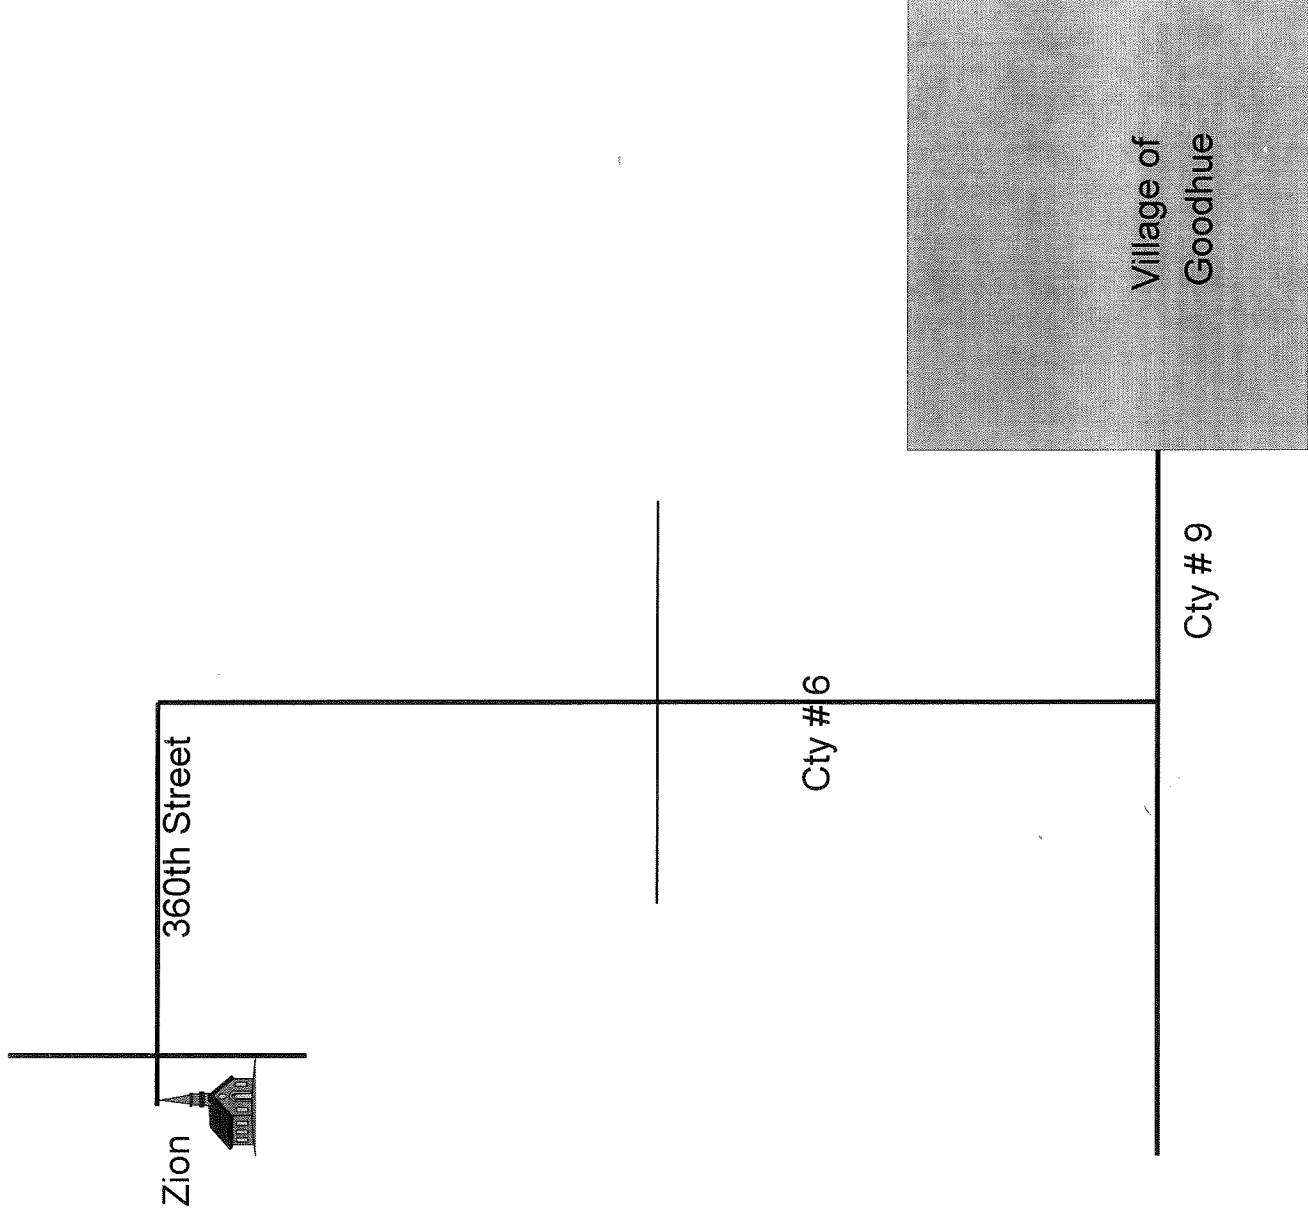

Directions to Zion Evangelical Swedish Lutheran Church
Goodhue Township, Goodhue County, Minnesota

From Goodhue, go west on County 9. Turn north on County 6 and go 2 miles. Turn west on 360th Street. Go about 1/2 mile. Zion will be on your left (South) just past 190th Avenue.